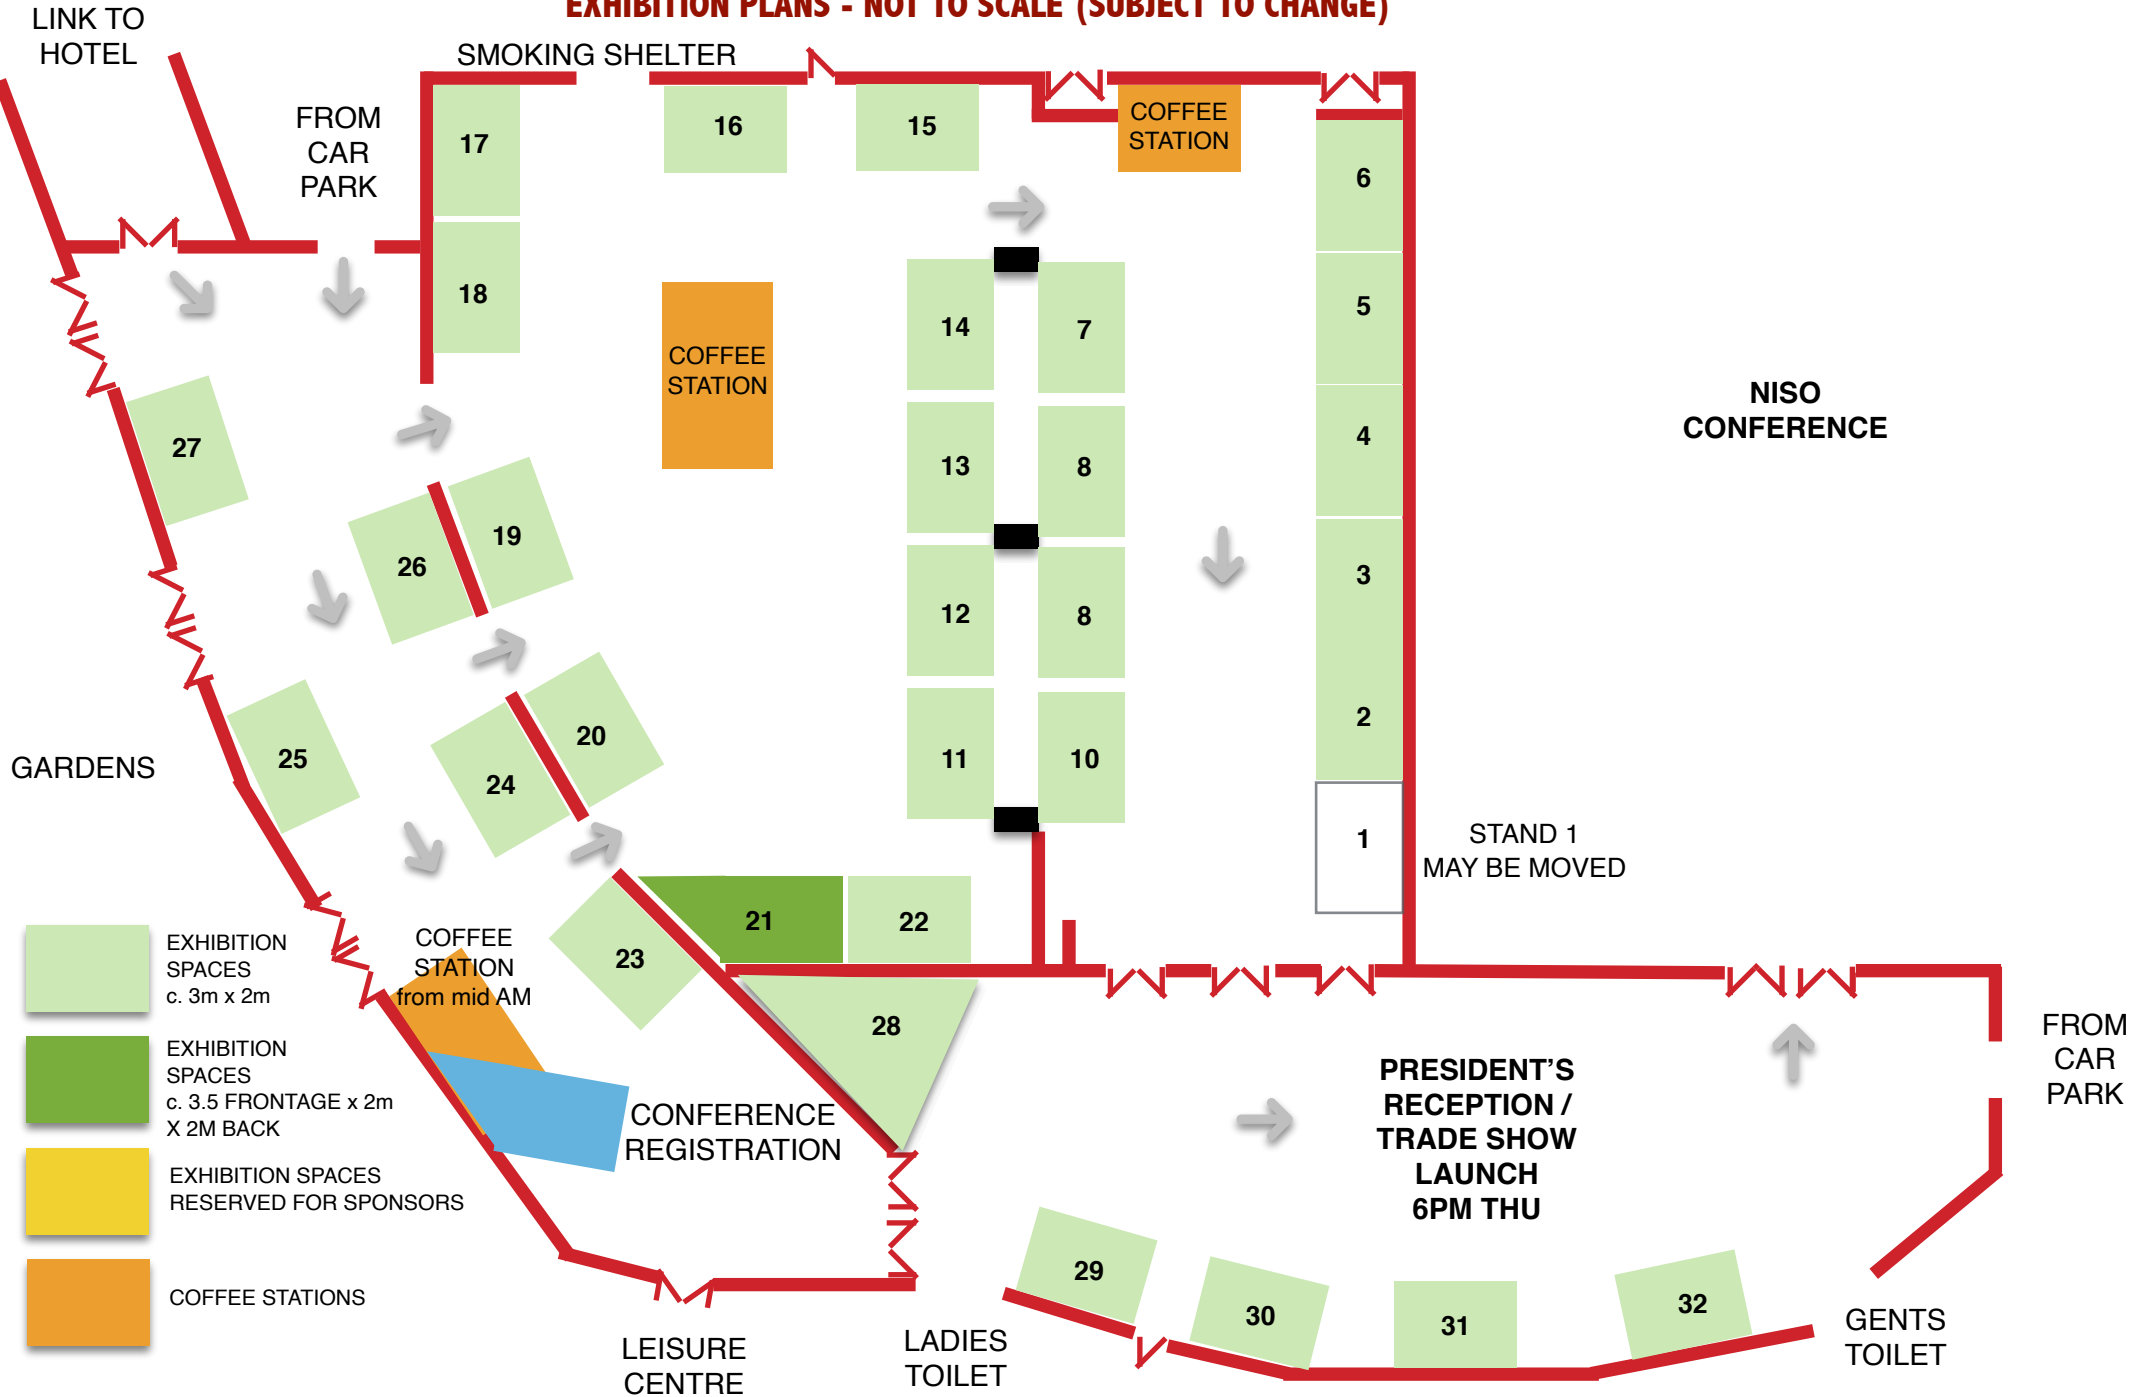

**National Irish Safety Organisation – Health and Safety Trade Exhibition;
4 November 2021; The Great Southern Killarney
EXHIBITION PLANS - NOT TO SCALE (SUBJECT TO CHANGE)**

- EXHIBITION SPACES
c. 3m x 2m
- EXHIBITION SPACES
c. 3.5 FRONTAGE x 2m
X 2M BACK
- EXHIBITION SPACES
RESERVED FOR SPONSORS
- COFFEE STATIONS

STAND 1
MAY BE MOVED

**PRESIDENT'S
RECEPTION /
TRADE SHOW
LAUNCH
6PM THU**